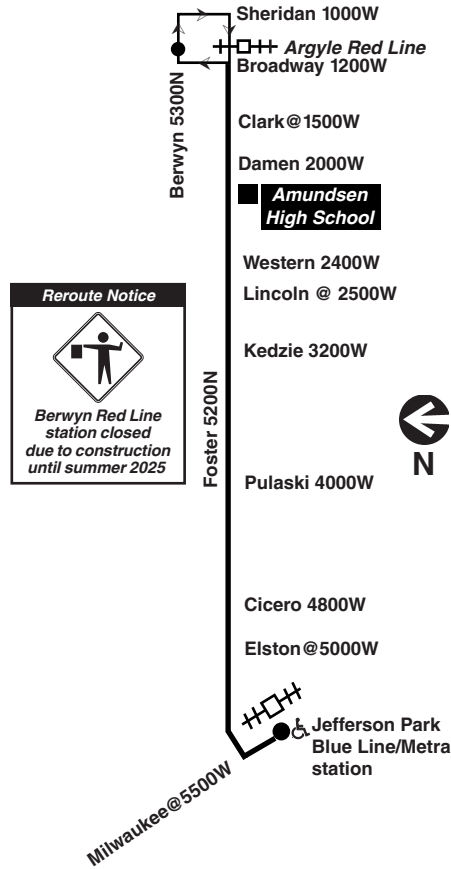

92 Foster

Effective Aug. 25, 2024

All CTA buses are accessible

transitchicago.com/bus/92

Monday thru Friday

#92 Foster

Eastbound

LV Jefferson Park Blue Line	Foster/Pulaski	Foster/Kedzie	Foster/Lincoln	AR Berwyn/Broadway
4:19a	4:29a	4:33a	4:37a	4:45a
4:39	4:49	4:53	4:57	5:05
4:59	5:09	5:13	5:17	5:25
5:16	5:26	5:30	5:34	5:43
5:32	5:43	5:47	5:52	6:01
5:46	5:57	6:02	6:06	6:17
6:00	6:11	6:16	6:21	6:32
6:15	6:26	6:31	6:36	6:47
6:29	6:41	6:46	6:51	7:02
6:40	6:52	6:57	7:02	7:14
6:51	7:04	7:09	7:14	7:26
7:00	7:13	7:19	7:24	7:36
7:08	7:22	7:28	7:34	7:47
7:18	7:32	7:38	7:44	7:57
7:27	7:41	7:48	7:54	8:07
7:37	7:51	7:58	8:04	8:17
7:47	8:01	8:08	8:14	8:27
7:57	8:11	8:18	8:24	8:37
8:07	8:21	8:28	8:34	8:47
8:19	8:32	8:38	8:44	8:56
8:32	8:44	8:50	8:56	9:08
8:44	8:56	9:02	9:08	9:20
8:56	9:08	9:14	9:20	9:32
9:11	9:23	9:29	9:35	9:47
9:26	9:38	9:44	9:50	10:02
9:42	9:54	10:00	10:05	10:17
9:57	10:10	10:15	10:21	10:32
10:13	10:25	10:30	10:36	10:47